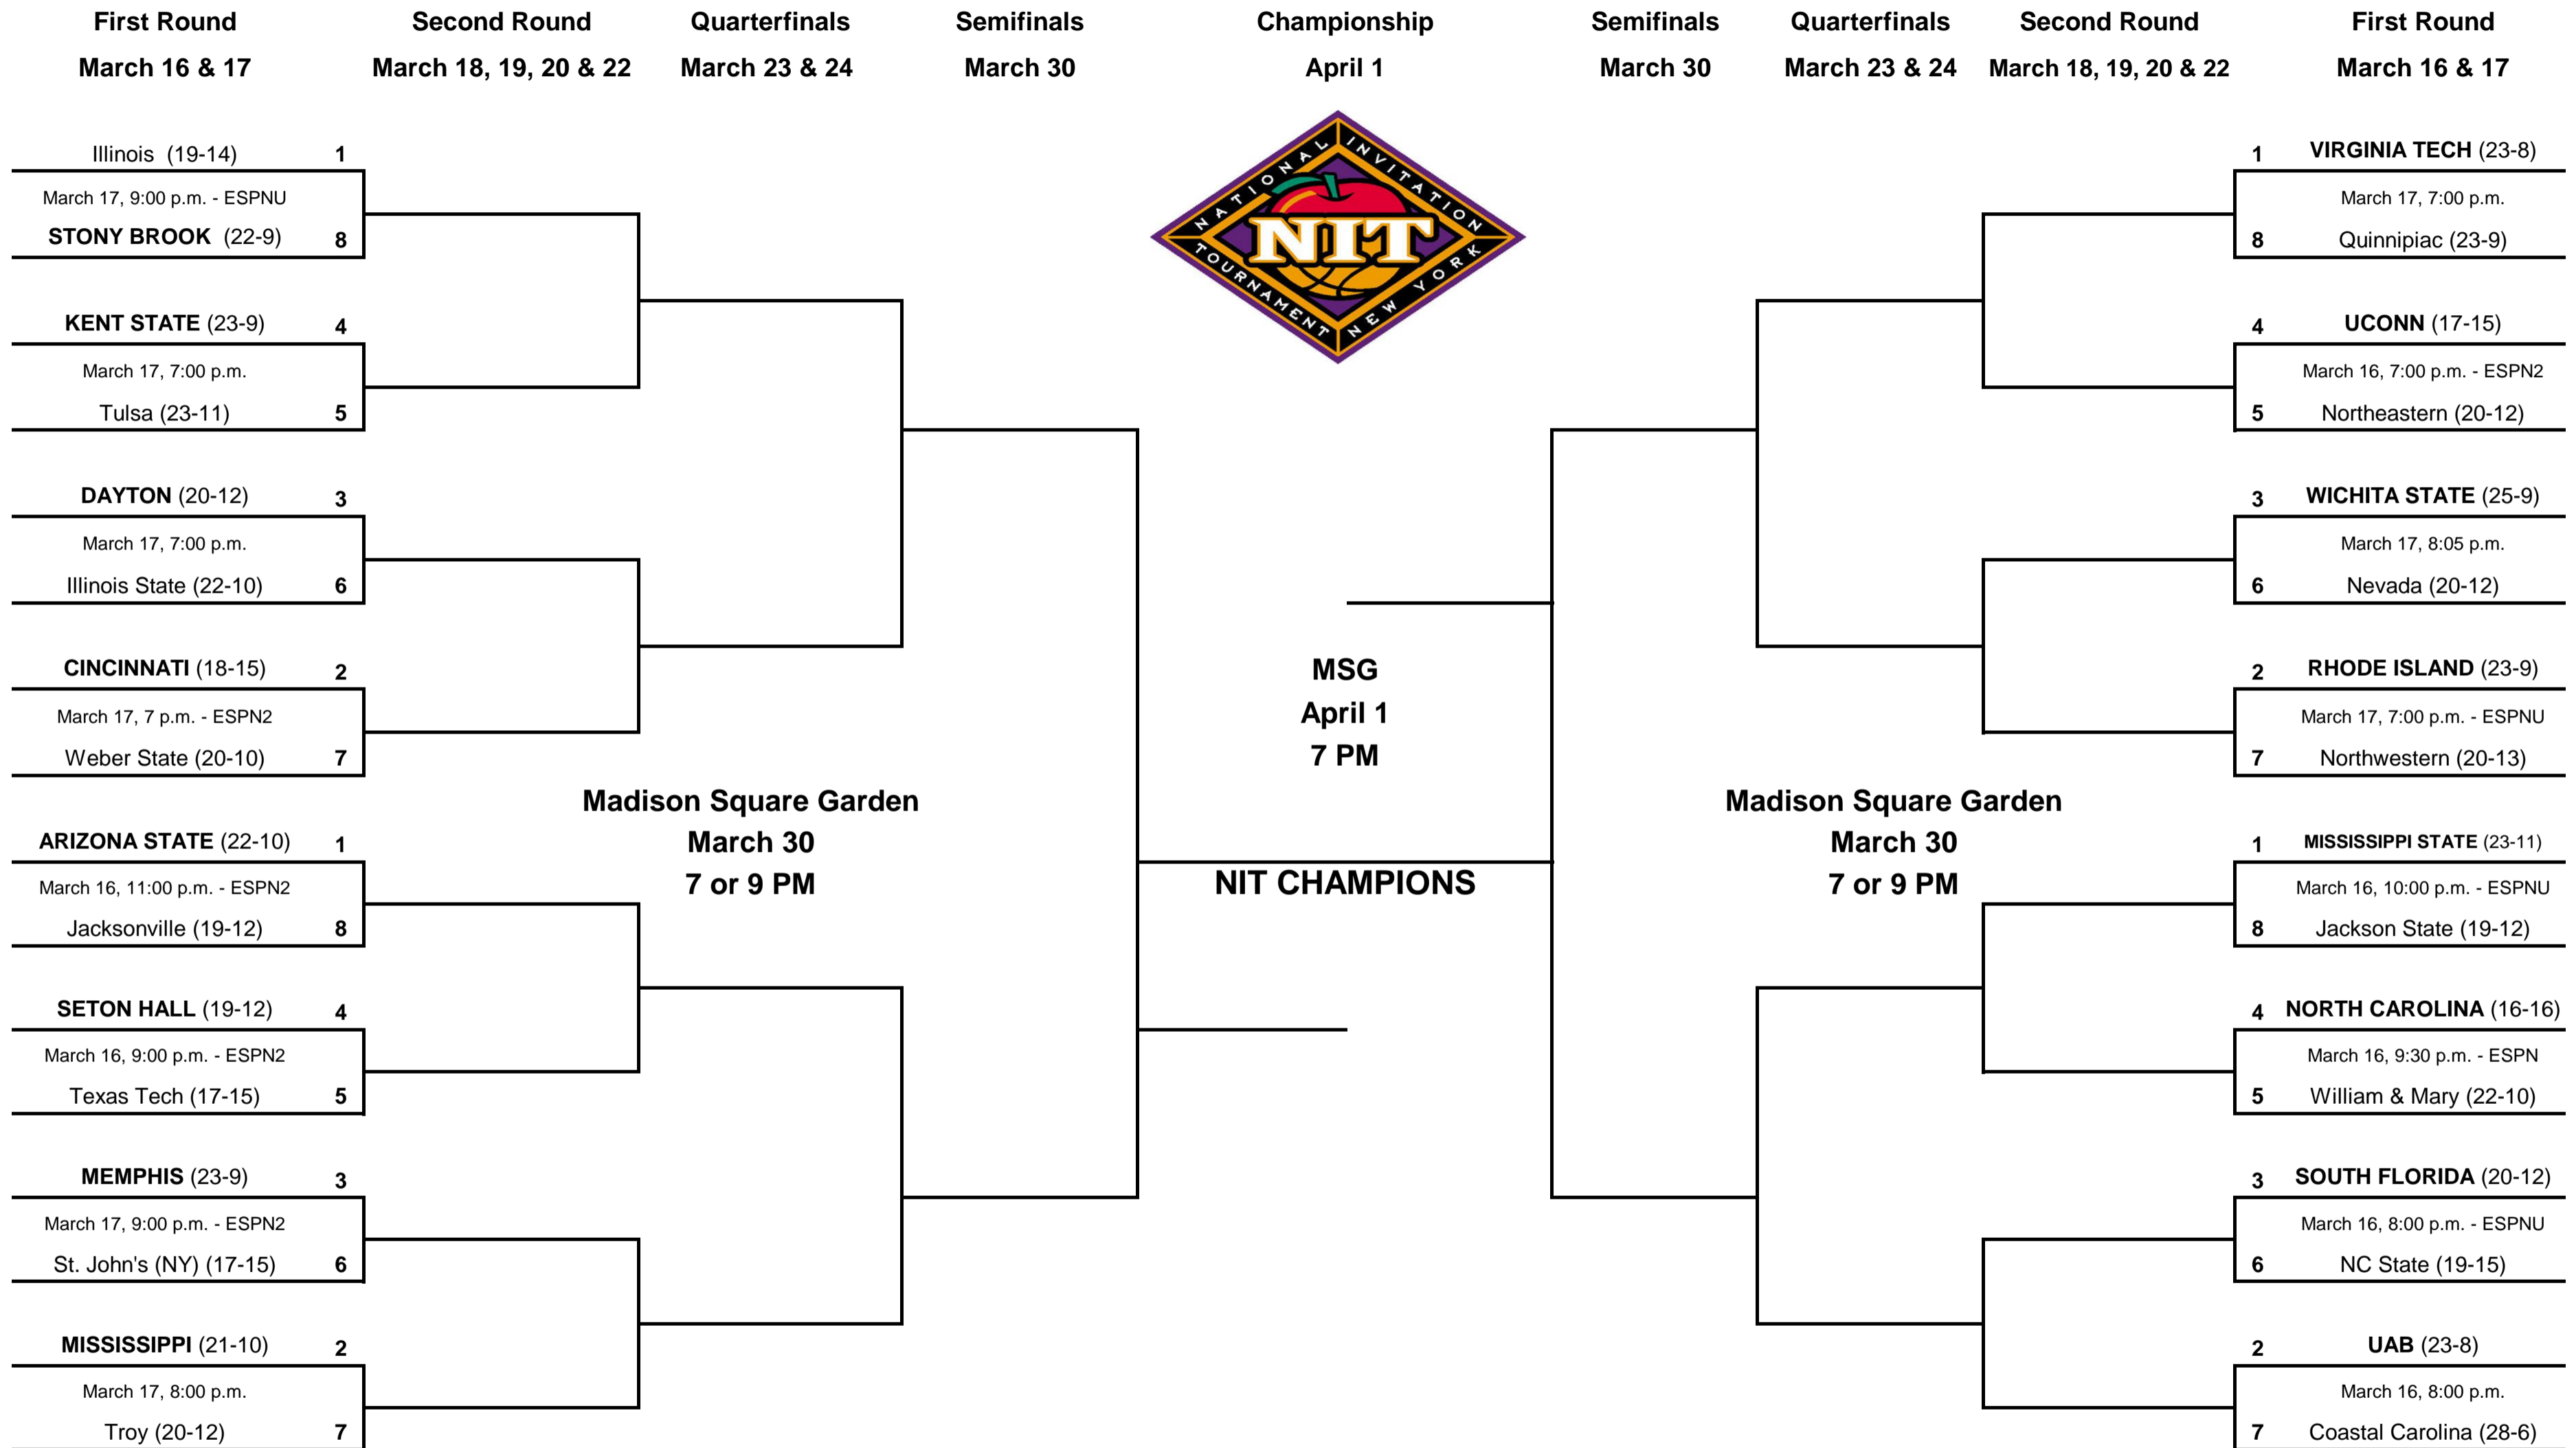

# 2010 NATIONAL INVITATION TOURNAMENT®

© Copyright 2010 NIT, L.L.C.

All Games Eastern Time // HOME TEAM IN BOLD AND CAPS