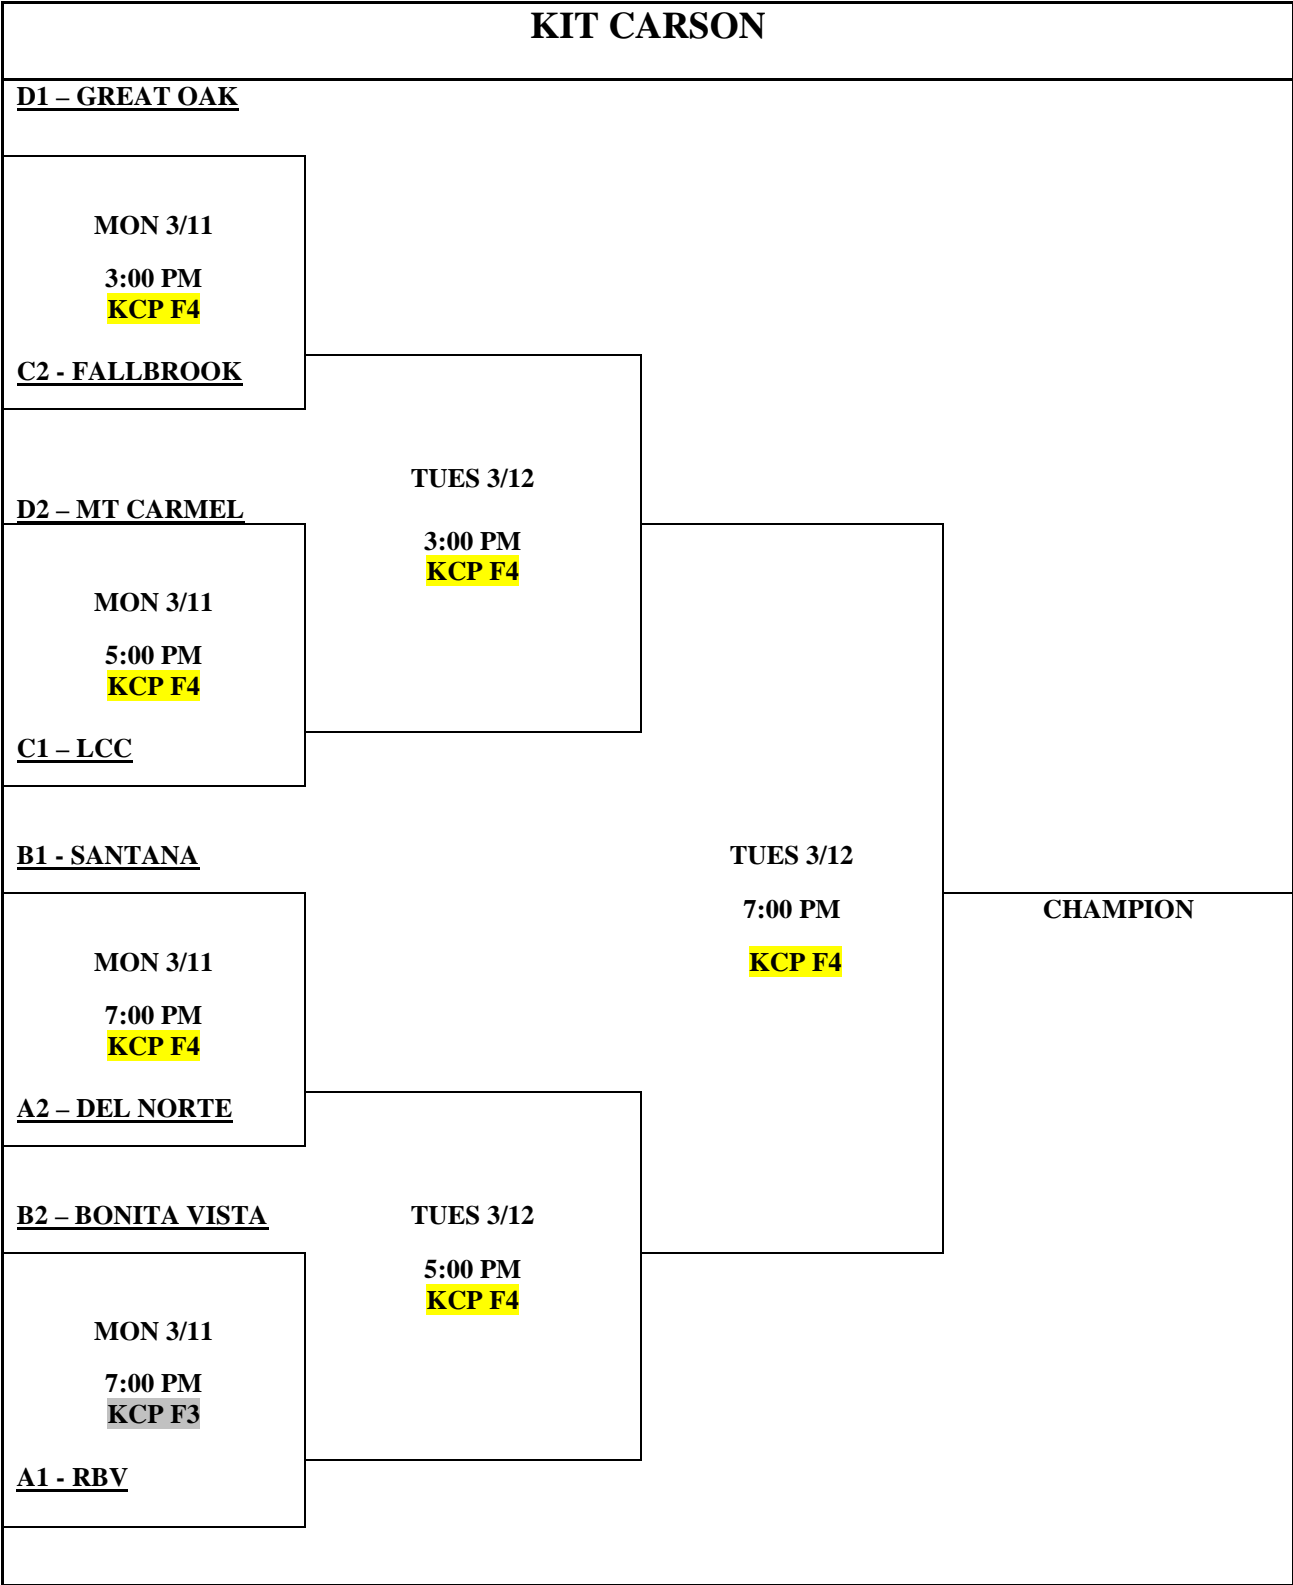

BRACKET PLAY – PLATINUM DIVISION

BRACKET PLAY – GOLD DIVISION

KIT CARSON & ESCONDIDO HIGH SCHOOL

**D3 – RANCHO
BERNARDO**

**MON 3/11
3:00 PM
KCP F3**

C4 - POWAY

D4 – SD ACADEMY

**MON 3/11
5:00 PM
KCP F3**